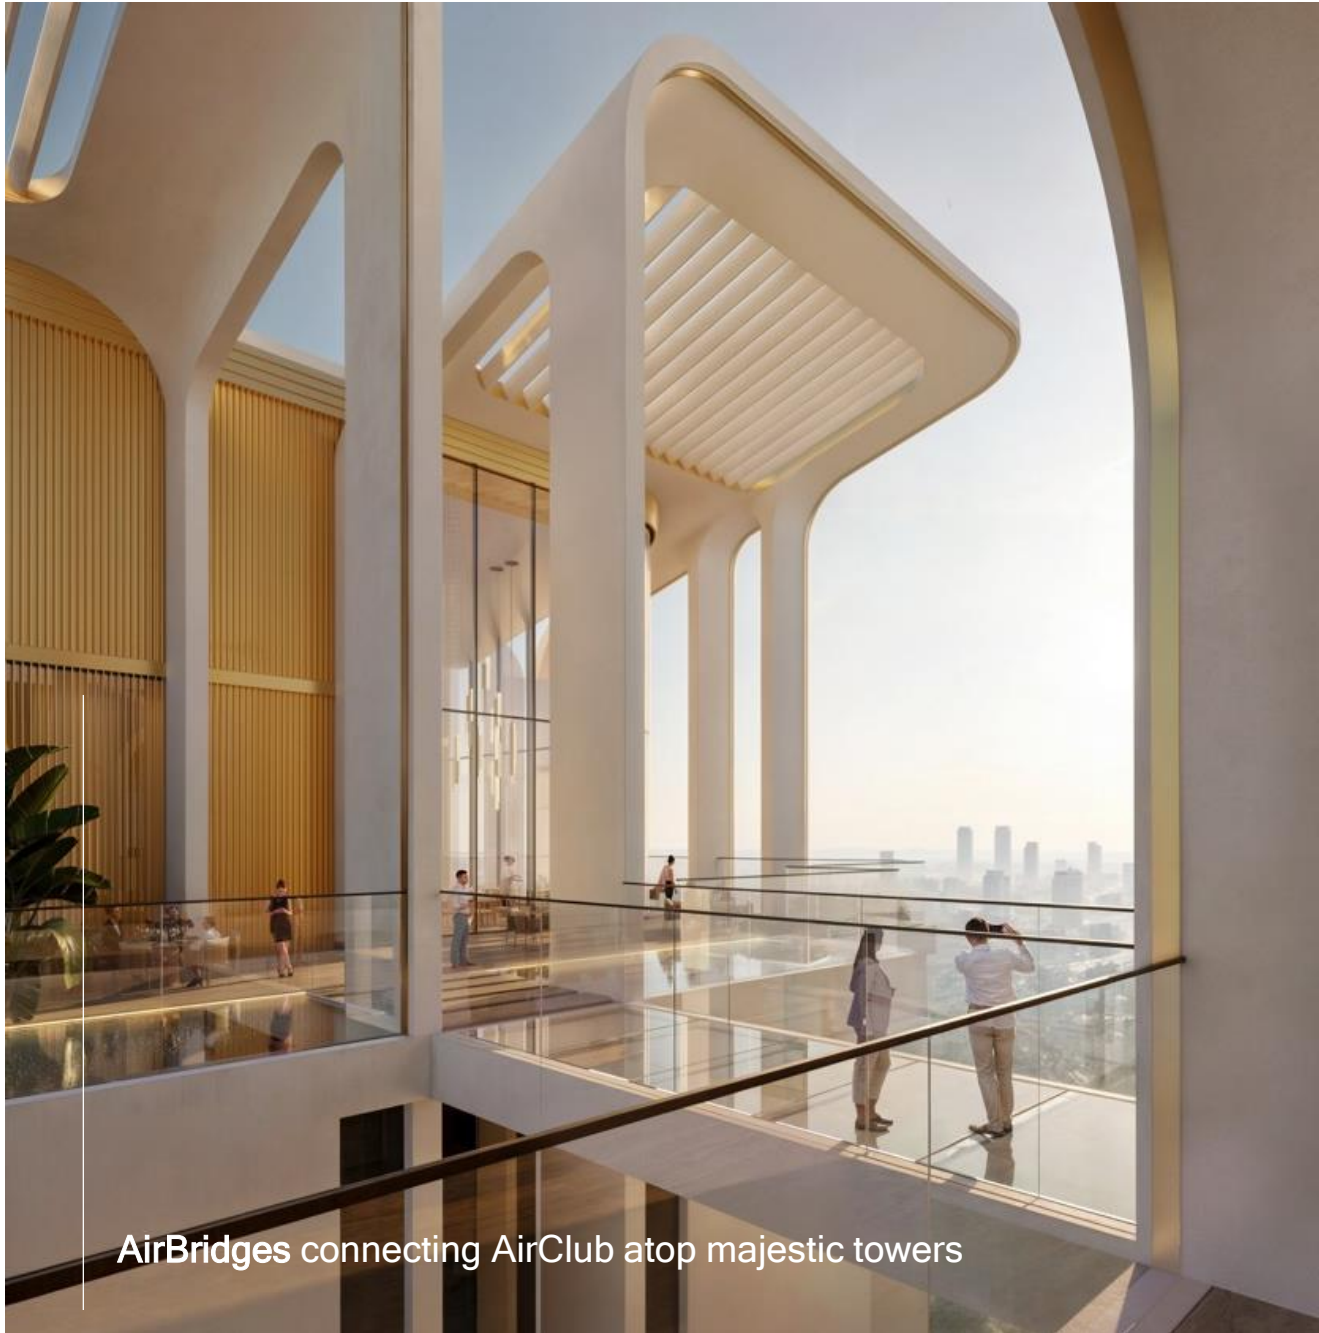

TOWER ENTRANCE

A symphony of elegance and architectural brilliance.

A world where luxury
meets leisure

IT ISN'T JUST ABOUT LIVING

It's An Experience That
Takes Your Breath Away

Only A Few Names
Across The Globe Offers
A SCINTILLATING EXPERIENCE
IN THE SKY

Marina Sands Bay, Singapore

The Skypark, Hong

Oxley & Stirling Residences, Australia

Pinnacle@Duxton,

Now Experience The Same In

GURUGRAM

LIVE THE LARGEST
AIR CLUB
EXPERIENCE

THE CROWNING GLORY

That Is Set To Become the Beacon Of Luxury,
Adorned By A Waterfall Design

A UNIQUE CONCEPT OF ZONING AND CONNECTIVITY

- The club's program is distributed across the **ground floor** and the **rooftop**
- These are **linked by elevators**.
- Amenities within each tower are **paired based on their nature**:
 - the Spa is linked with the Gym,
 - the Family Zone with the Lagoon Restaurant
 - the Business Club with both the bar and Executive Lounge.

AirBridges connecting AirClub atop majestic towers

~1,25,000 SFT
Of Club Amenities

Connected Through
A Glass AirBridge

Making It The Largest
Interconnected Sky Experience
In Gurugram

STATE-OF-THE-ART SPORTS CLUB