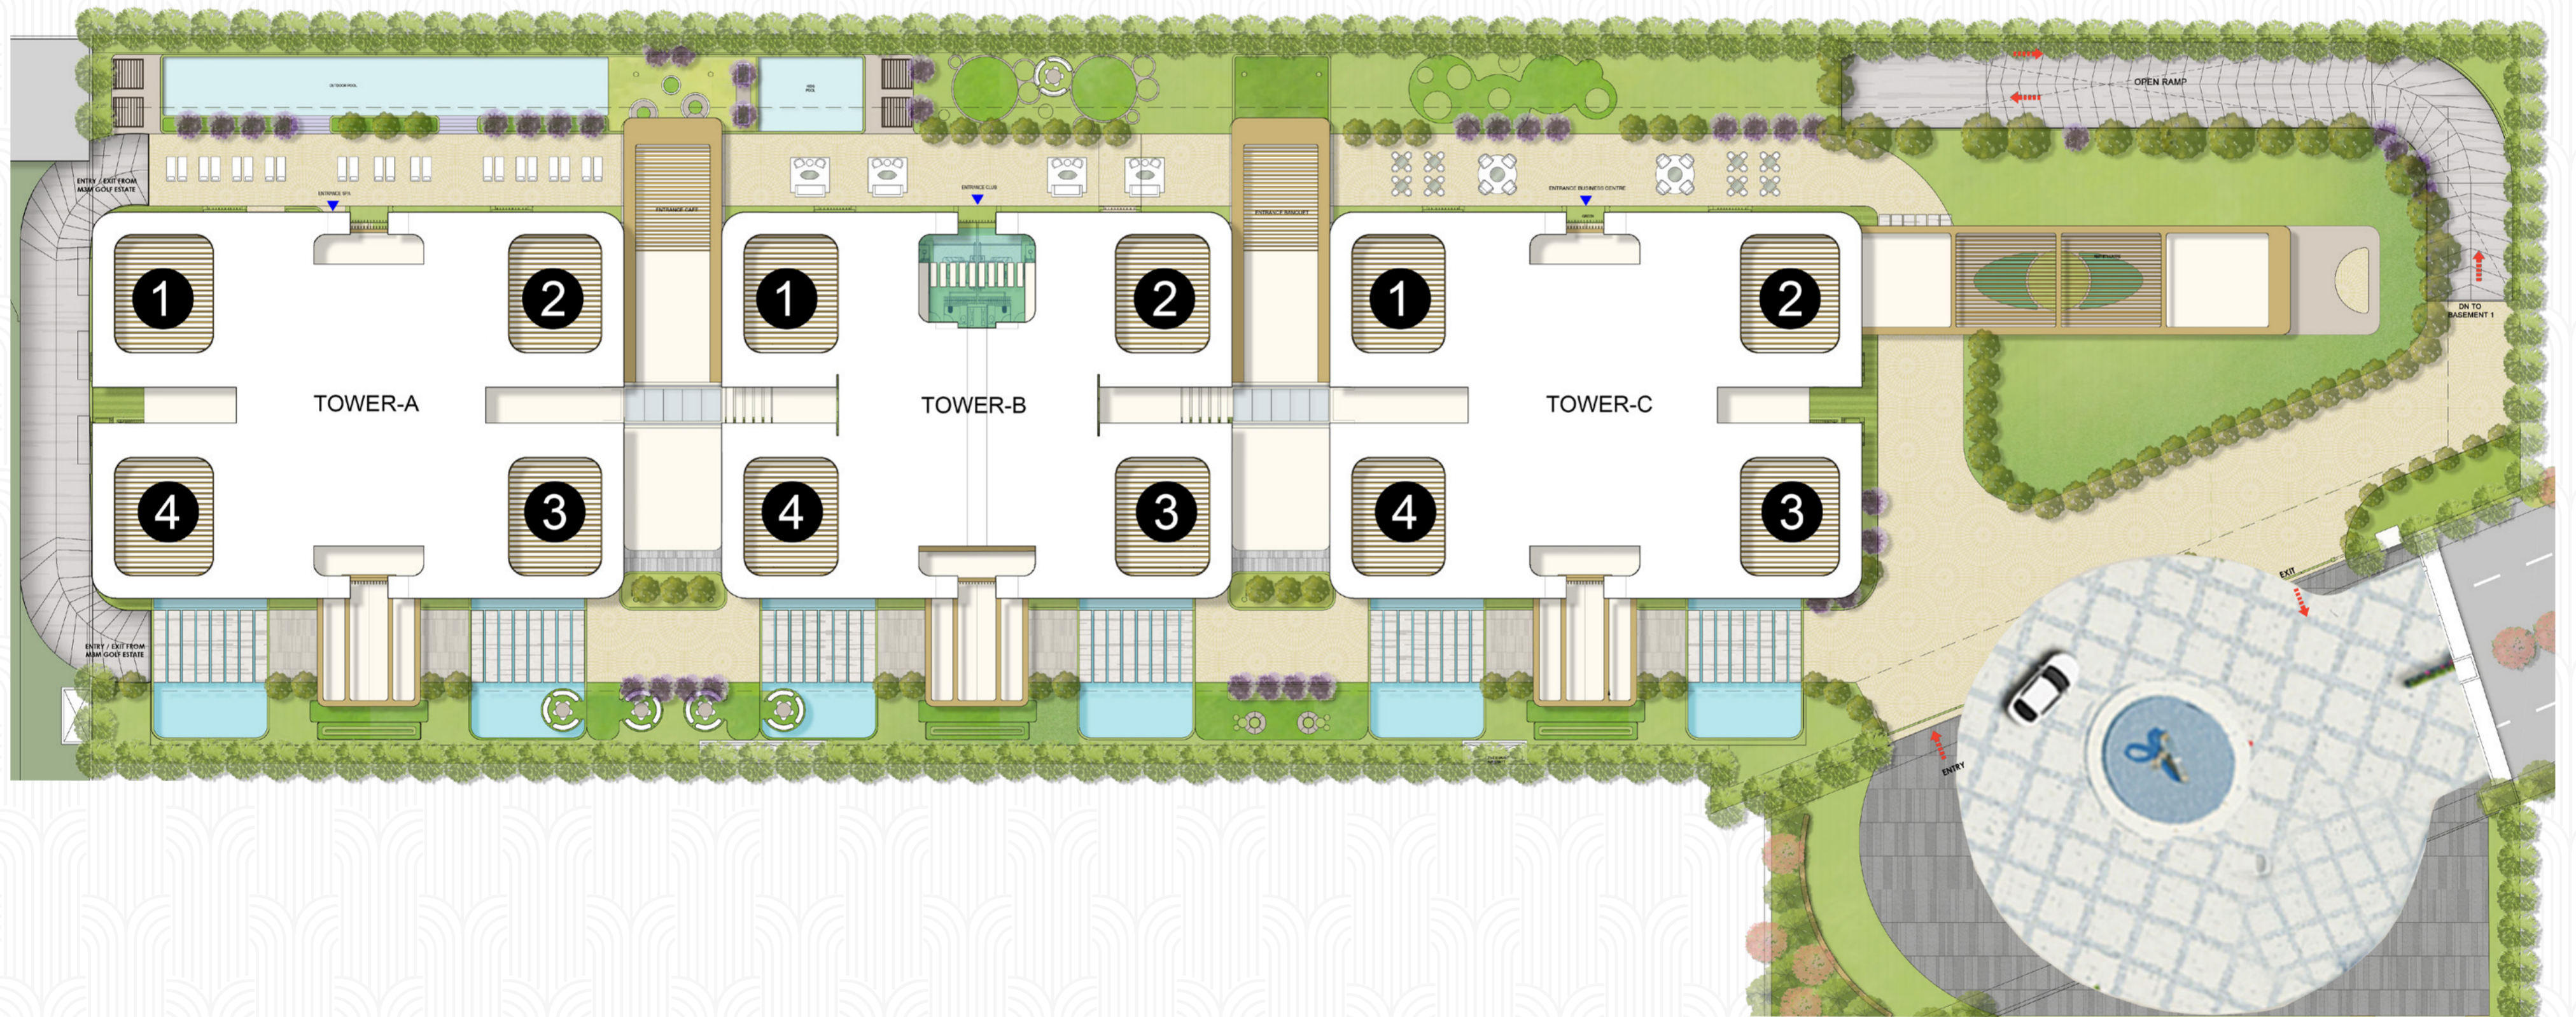

That Is Set To Become the Beacon Of Luxury,
Adorned By A Waterfall Design

A UNIQUE CONCEPT OF ZONING AND CONNECTIVITY

- The club's program is distributed across the **ground floor** and the **rooftop**
- These are **linked by elevators**.
- Amenities within each tower are **paired based on their nature**:
 - the Spa is linked with the Gym,
 - the Family Zone with the Lagoon Restaurant
 - the Business Club with both the bar and Executive Lounge.

35:35:30*

*Other charges extra

Building Lifestyles

A N o t c h A b o v e

MASTER PLAN

M&M
ALTITUDE
— AT golfstate —

CLUSTER PLAN

M&M
ALTITUDE
 — AT **golfestate** —

ULTRA LUXURY SUITES

4270 SQFT
 4 BHK + LOUNGE + STUDY

M&M
ALTITUDE
— AT **golfestate** —

ULTRA LUXURY SUITES

3755 SQFT
4 BHK + LOUNGE + STUDY

M&M
ALTITUDE
 — AT **golfestate** —

ULTRA LUXURY SUITES

3712 SQFT
 4 BHK + LOUNGE + STUDY