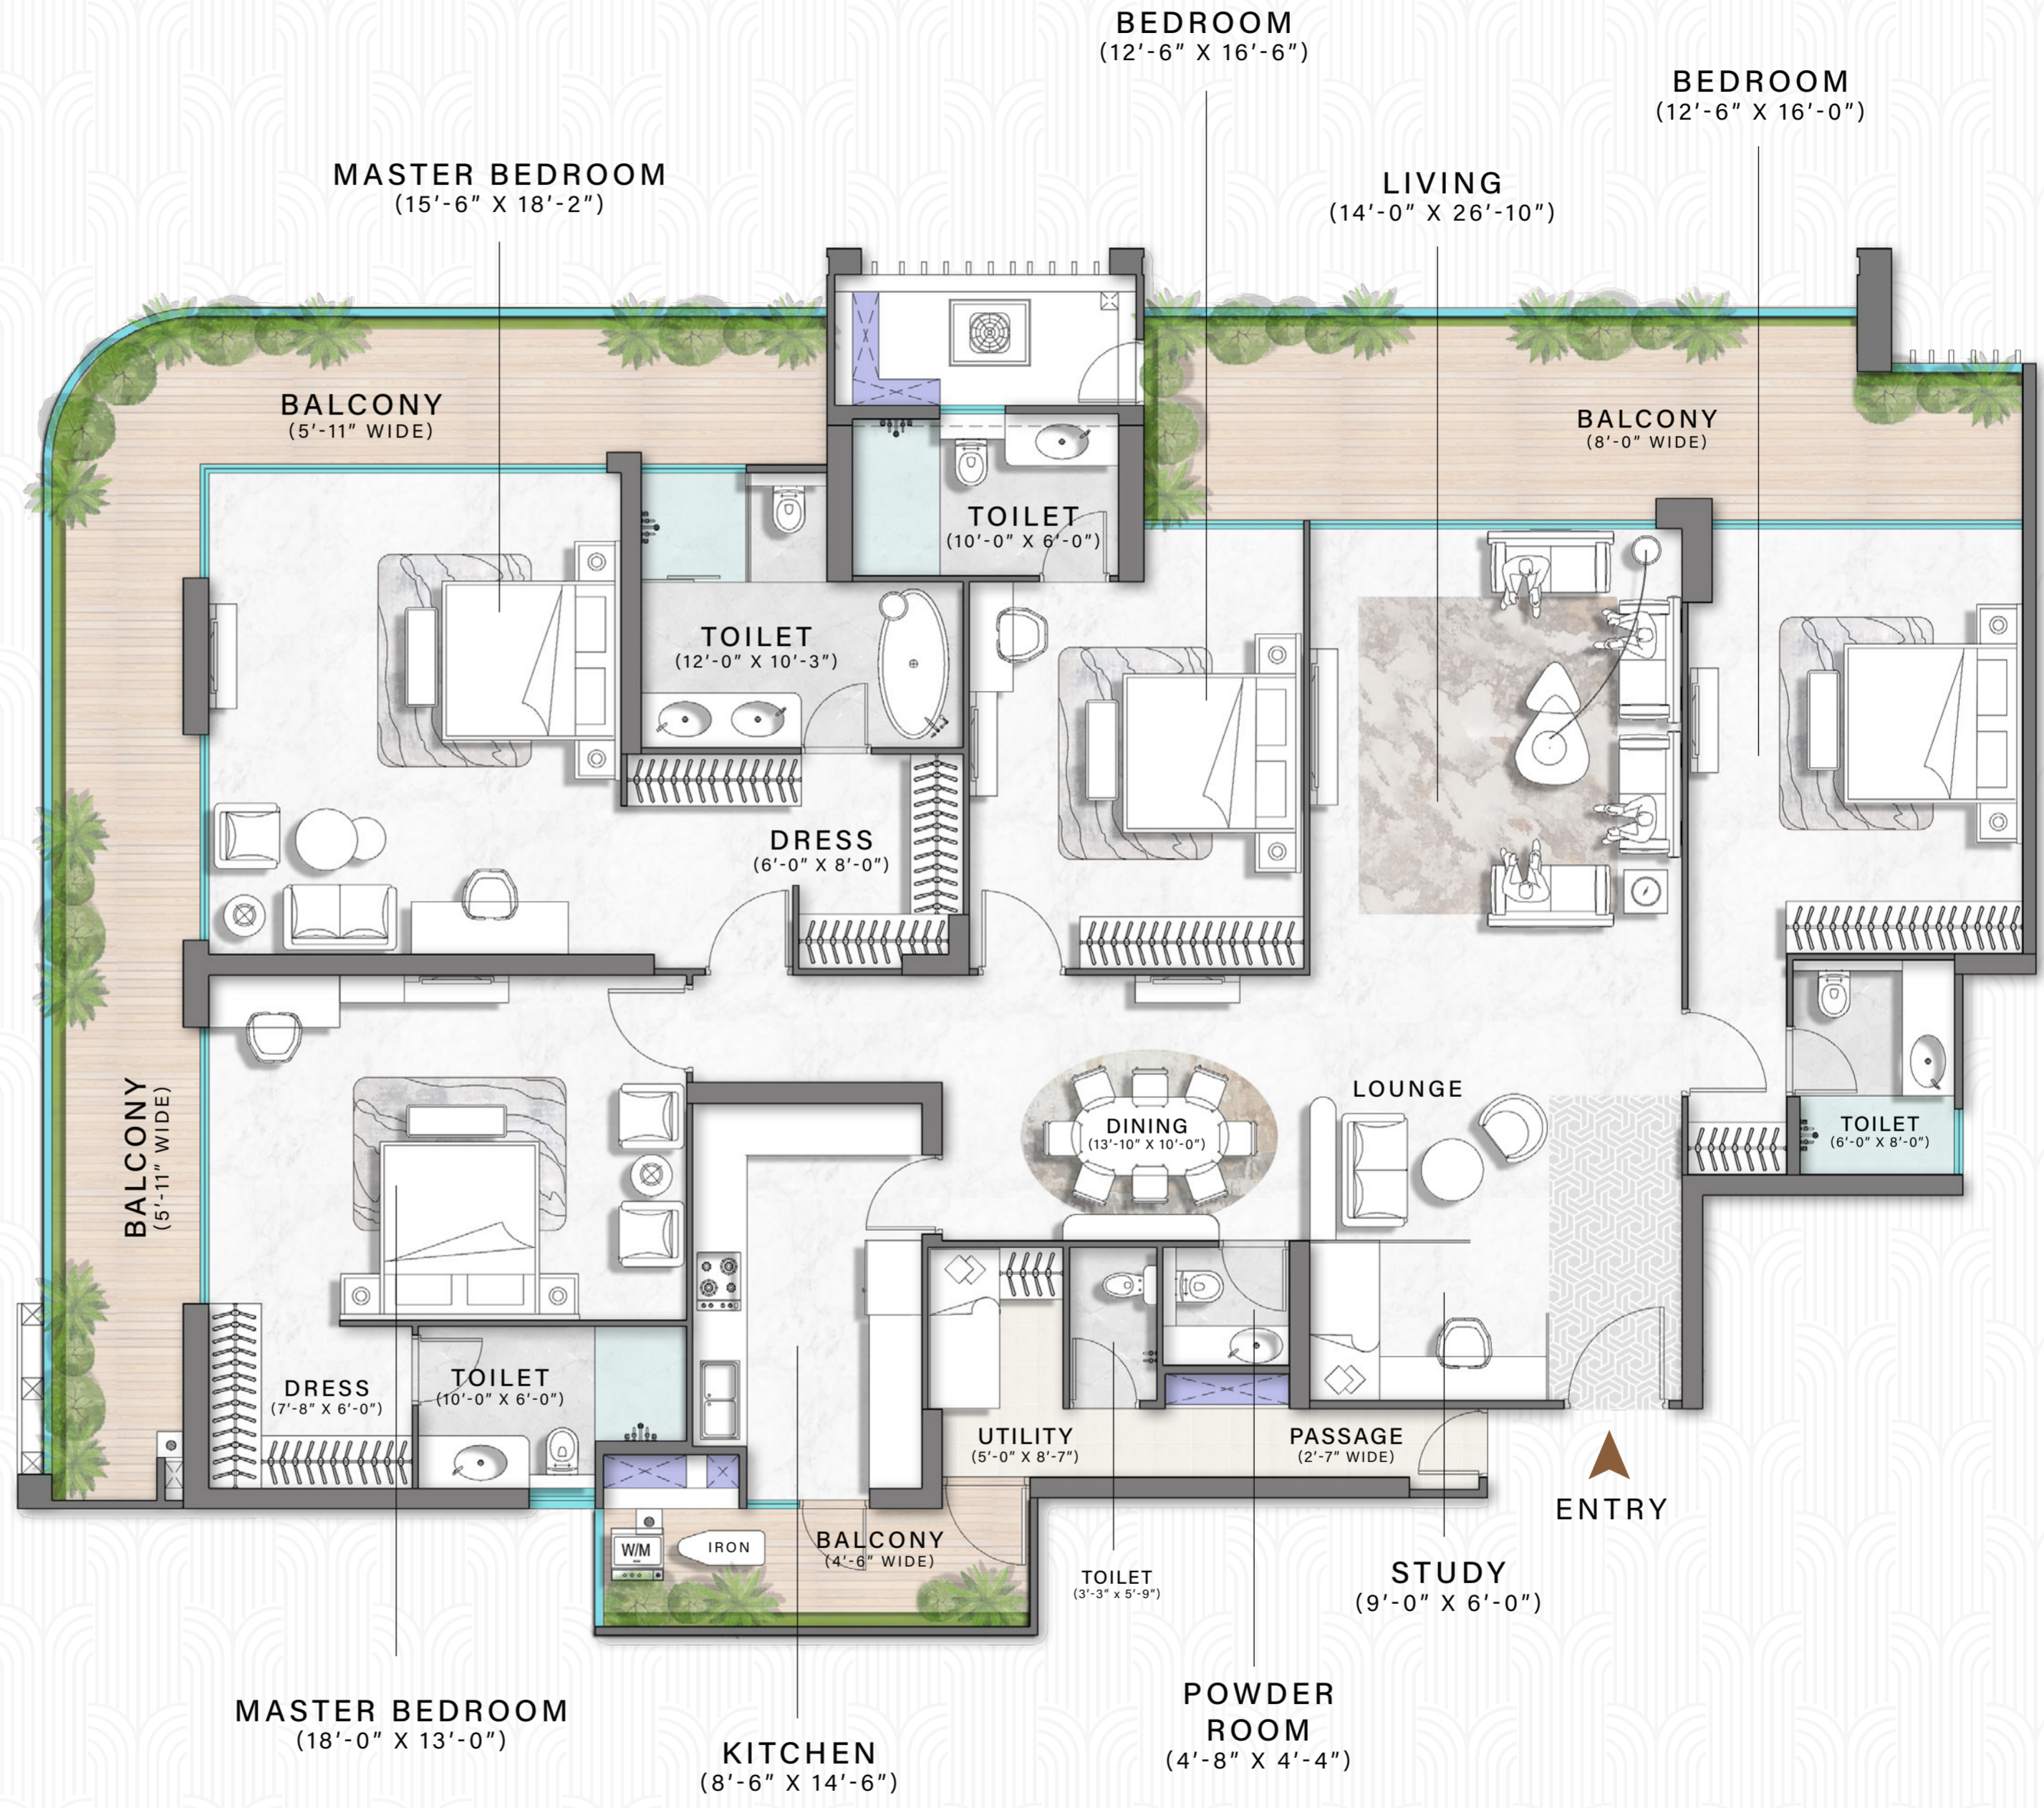

35:35:30*

*Other charges extra

Building Lifestyles

A N o t c h A b o v e

MASTER PLAN

M&M
ALTITUDE
— AT golfstate —

CLUSTER PLAN

M&M
ALTITUDE
 — AT **golfestate** —

ULTRA LUXURY SUITES

4270 SQFT
 4 BHK + LOUNGE + STUDY

M&M
ALTITUDE
— AT **golfestate** —

ULTRA LUXURY SUITES

3755 SQFT
4 BHK + LOUNGE + STUDY

M&M
ALTITUDE
 — AT **golfestate** —

ULTRA LUXURY SUITES

3712 SQFT
 4 BHK + LOUNGE + STUDY