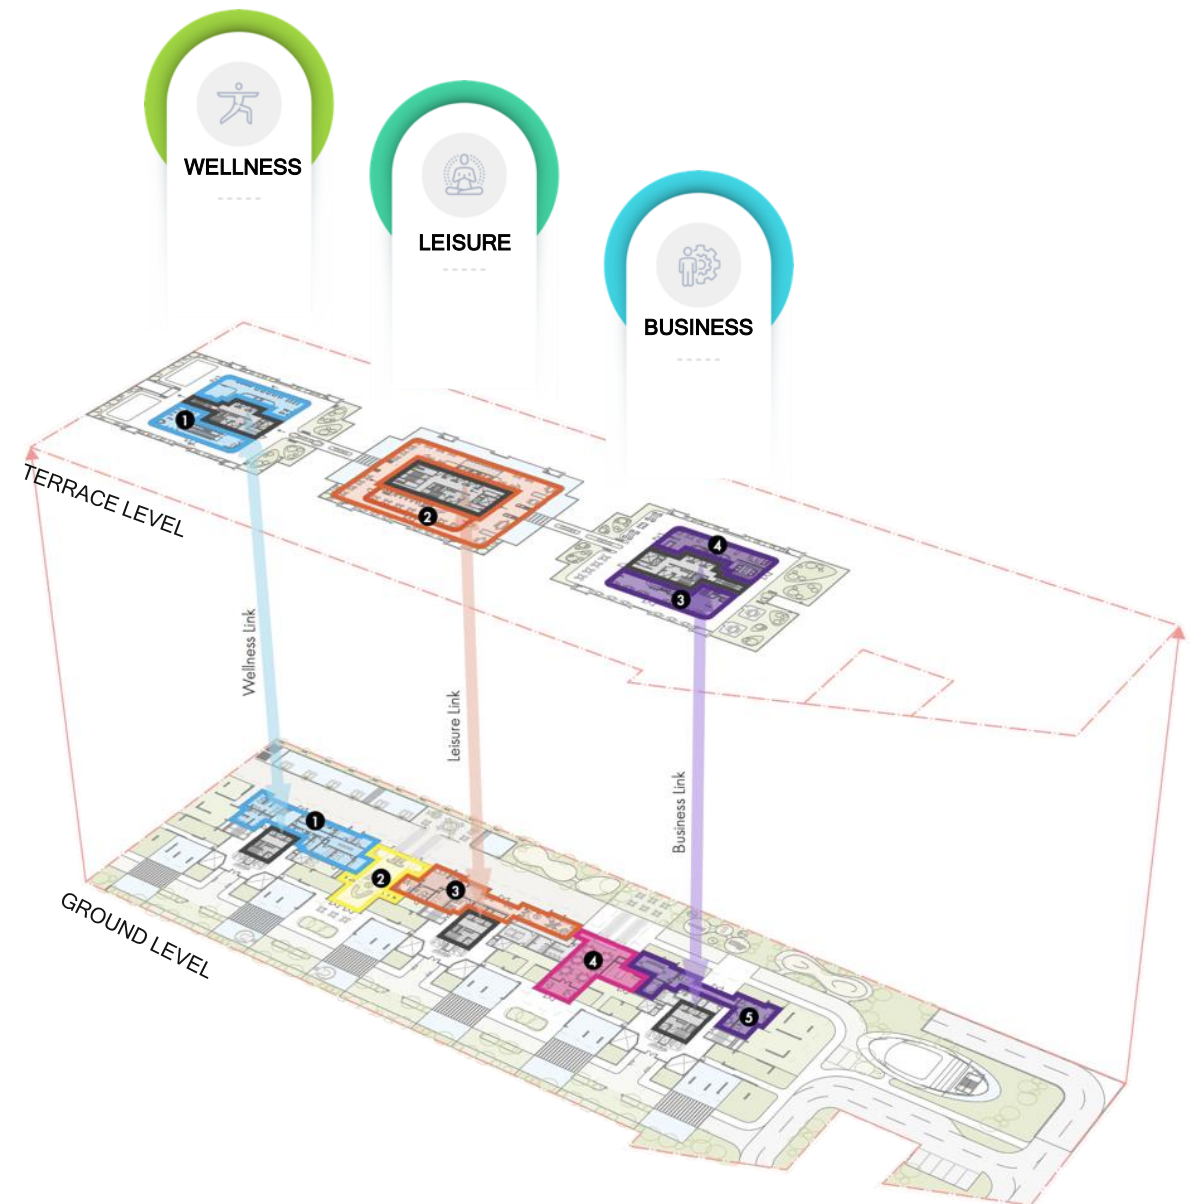

Marina Sands Bay, Singapore

The Skypark, Hong

Oxley & Stirling Residences, Australia

Pinnacle@Duxton,

Now Experience The Same In

GURUGRAM

LIVE THE LARGEST
AIR CLUB
EXPERIENCE

THE CROWNING GLORY

That Is Set To Become the Beacon Of Luxury,
Adorned By A Waterfall Design

A UNIQUE CONCEPT OF ZONING AND CONNECTIVITY

- The club's program is distributed across the **ground floor** and the **rooftop**
- These are **linked by elevators**.
- Amenities within each tower are **paired based on their nature**:
 - the Spa is linked with the Gym,
 - the Family Zone with the Lagoon Restaurant
 - the Business Club with both the bar and Executive Lounge.

AirBridges connecting AirClub atop majestic towers

~1,25,000 SFT
Of Club Amenities

Connected Through
A Glass AirBridge

Making It The Largest
Interconnected Sky Experience
In Gurugram

STATE-OF-THE-ART SPORTS CLUB

GROUND LEVEL

GROUND FLOOR

LOWER GROUND

LEVEL - 1

CREATING A PERFECT ECOSYSTEM

For Every Desire Of Live,
Work, Leisure And More..

WELLNESS

The Healing Zone