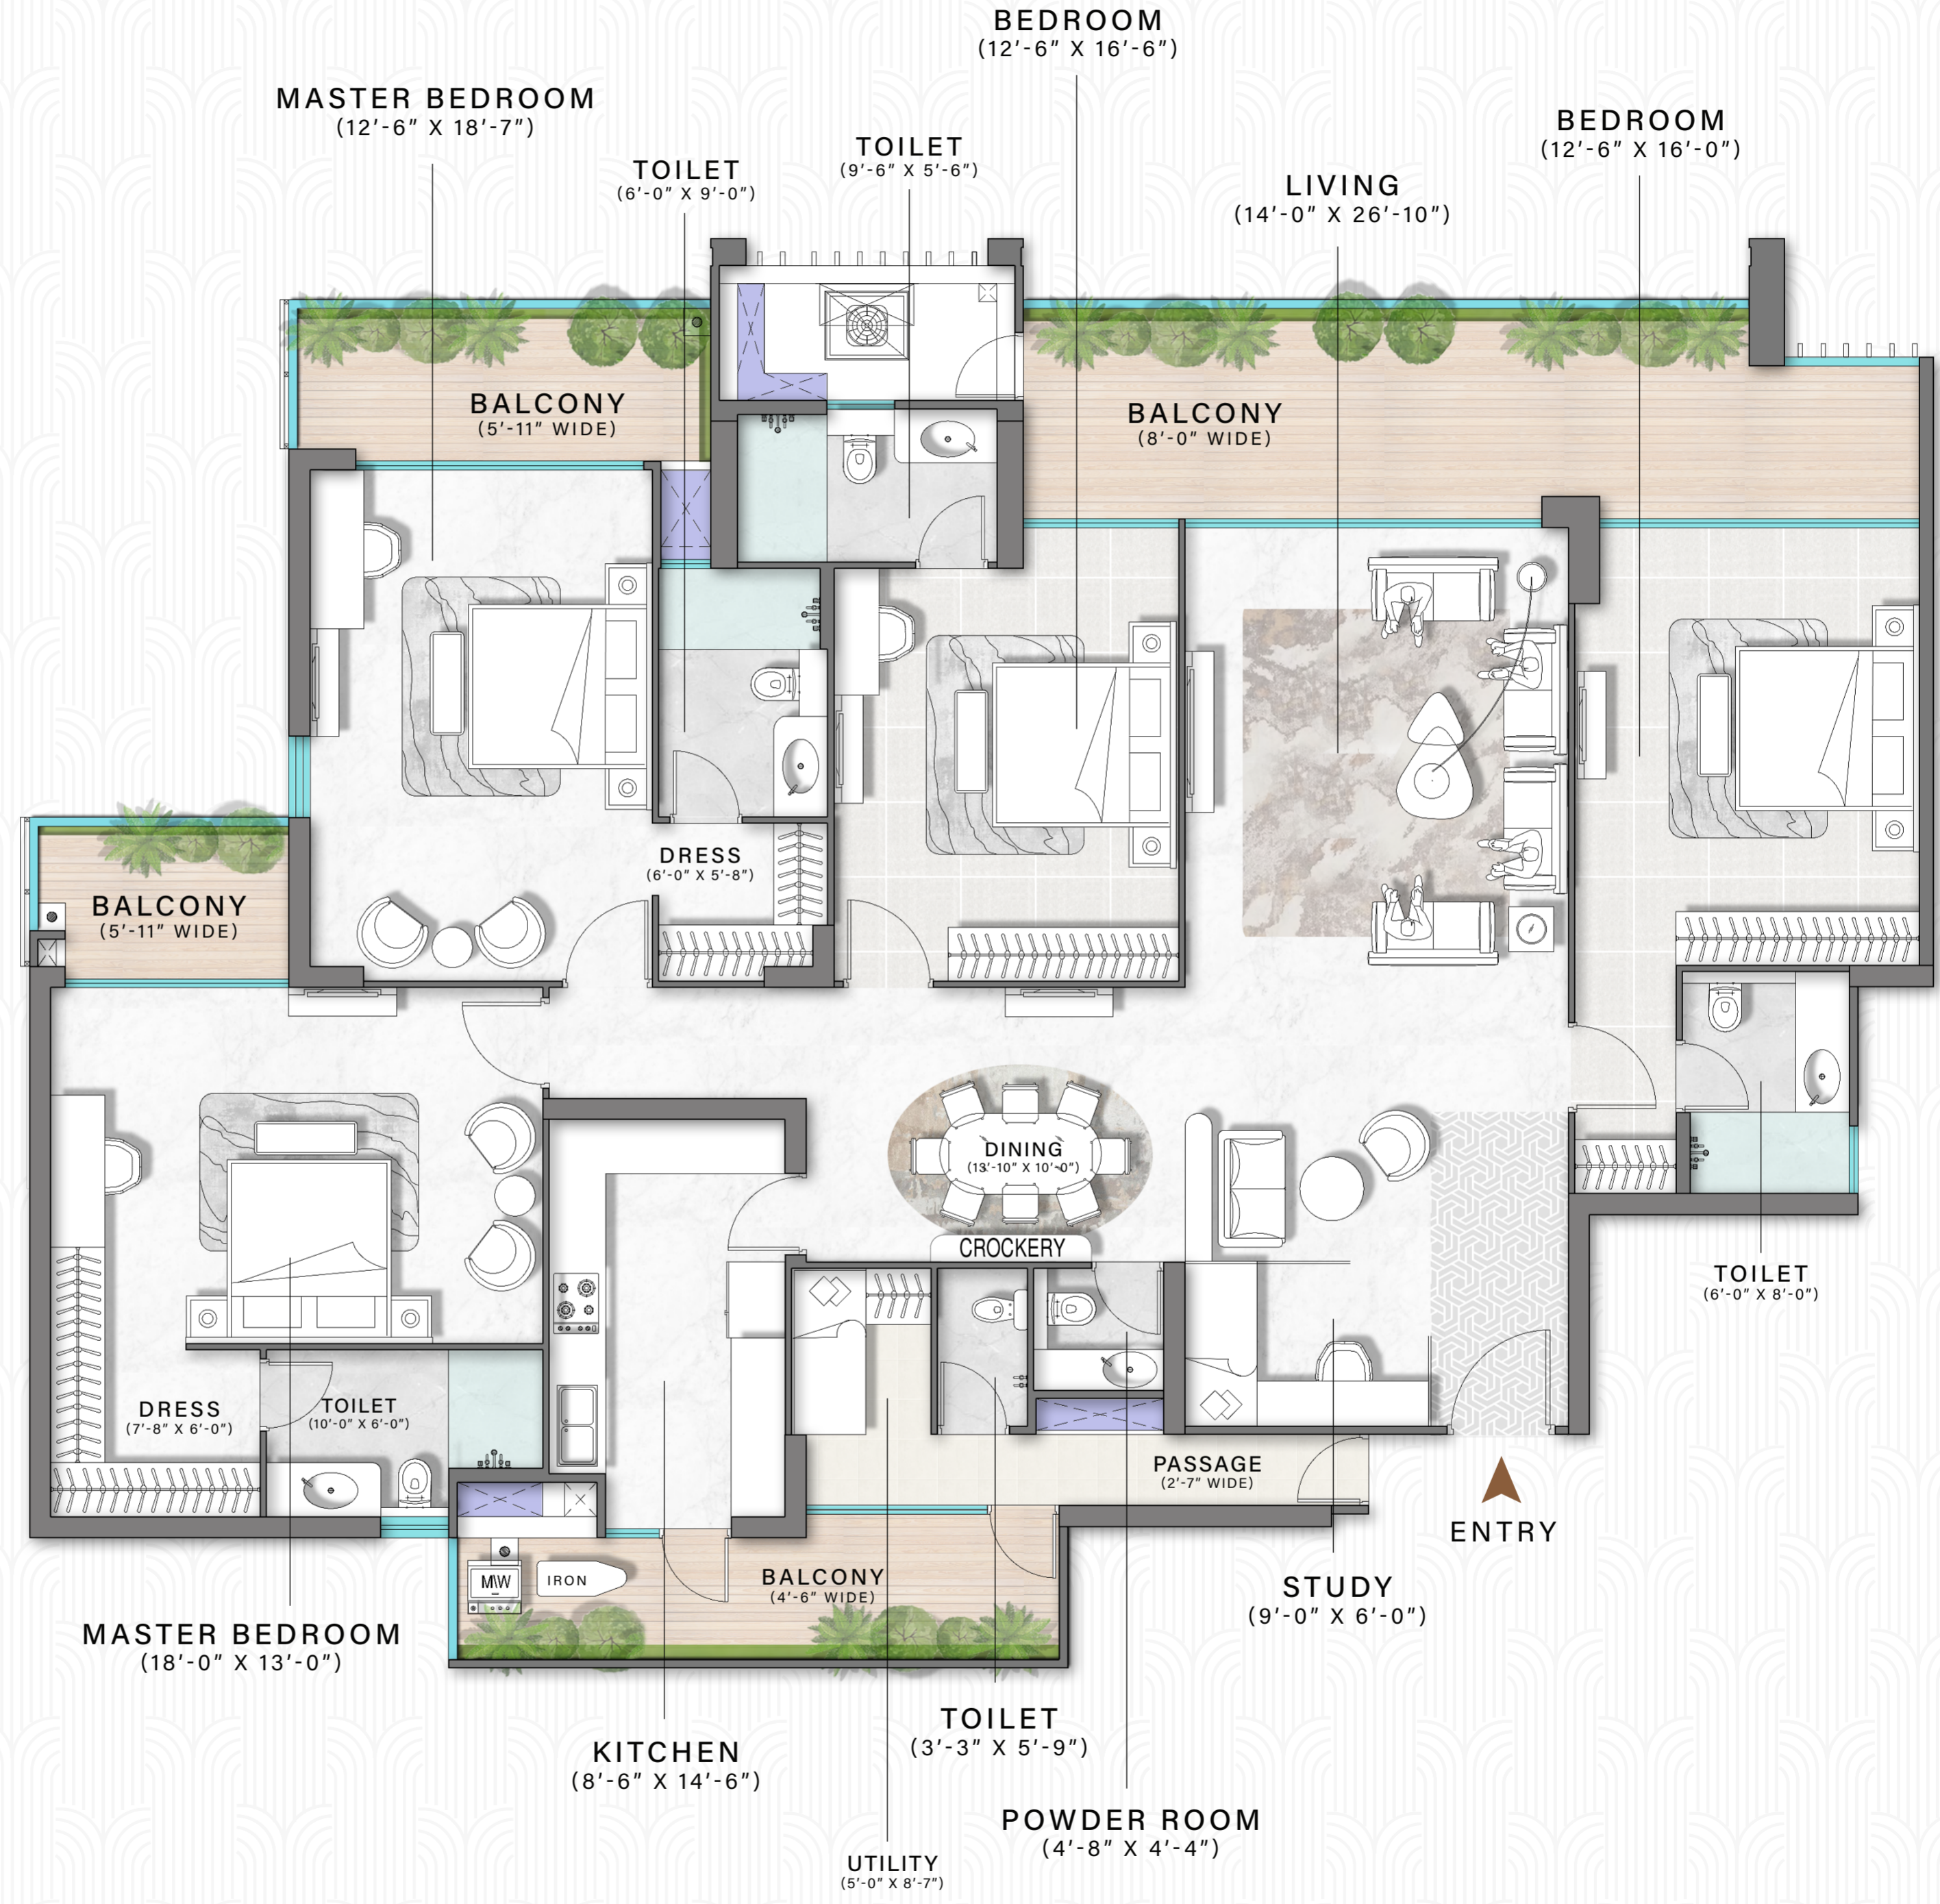

ULTRA LUXURY SUITES

4270 SQFT
 4 BHK + LOUNGE + STUDY

M&M
ALTITUDE
— AT **golfestate** —

ULTRA LUXURY SUITES

3755 SQFT
4 BHK + LOUNGE + STUDY

M&M
ALTITUDE
 — AT **golfestate** —

ULTRA LUXURY SUITES

3712 SQFT
 4 BHK + LOUNGE + STUDY