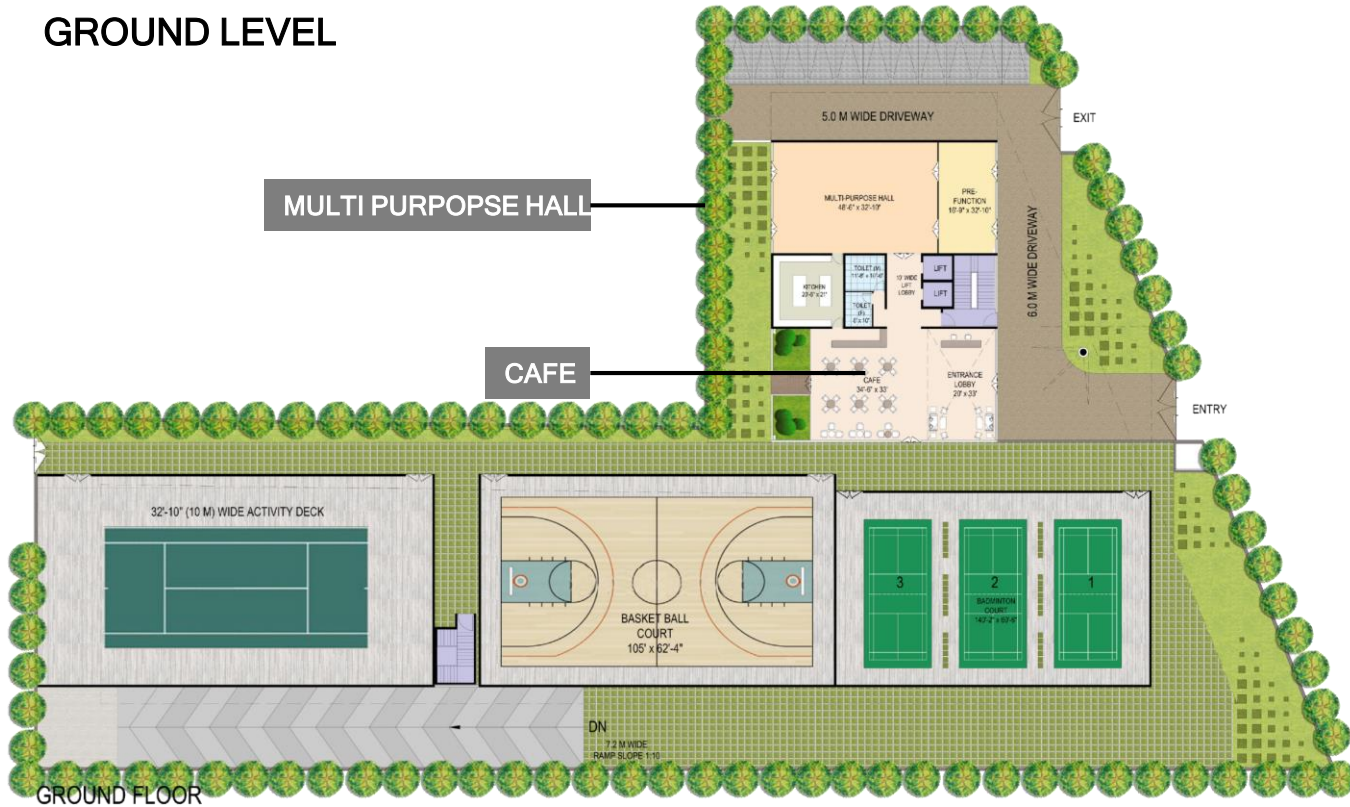

That Is Set To Become the Beacon Of Luxury,
Adorned By A Waterfall Design

A UNIQUE CONCEPT OF ZONING AND CONNECTIVITY

- The club's program is distributed across the **ground floor** and the **rooftop**
- These are **linked by elevators**.
- Amenities within each tower are **paired based on their nature**:
 - the Spa is linked with the Gym,
 - the Family Zone with the Lagoon Restaurant
 - the Business Club with both the bar and Executive Lounge.

AirBridges connecting AirClub atop majestic towers

~1,25,000 SFT
Of Club Amenities

Connected Through
A Glass AirBridge

Making It The Largest
Interconnected Sky Experience
In Gurugram

STATE-OF-THE-ART SPORTS CLUB

GROUND LEVEL

GROUND FLOOR

LOWER GROUND

LEVEL - 1

CREATING A PERFECT ECOSYSTEM

For Every Desire Of Live,
Work, Leisure And More..

WELLNESS

The Healing Zone

- Skating Area
- Yoga
- Amphitheatre
- Garden
- Meditation Zone
- Games Area
- Sunken Ponds
- Swimming Pool
- Sauna
- Hamman
- Ice Room
- Steam Room
- Outdoor Fitness
- Water Feature
- Cloud Meditation
- Outdoor Classes
- Cardio
- Climbing Wall
- Banquet Hall
- Spa
- Playground
- Banquet Lawn