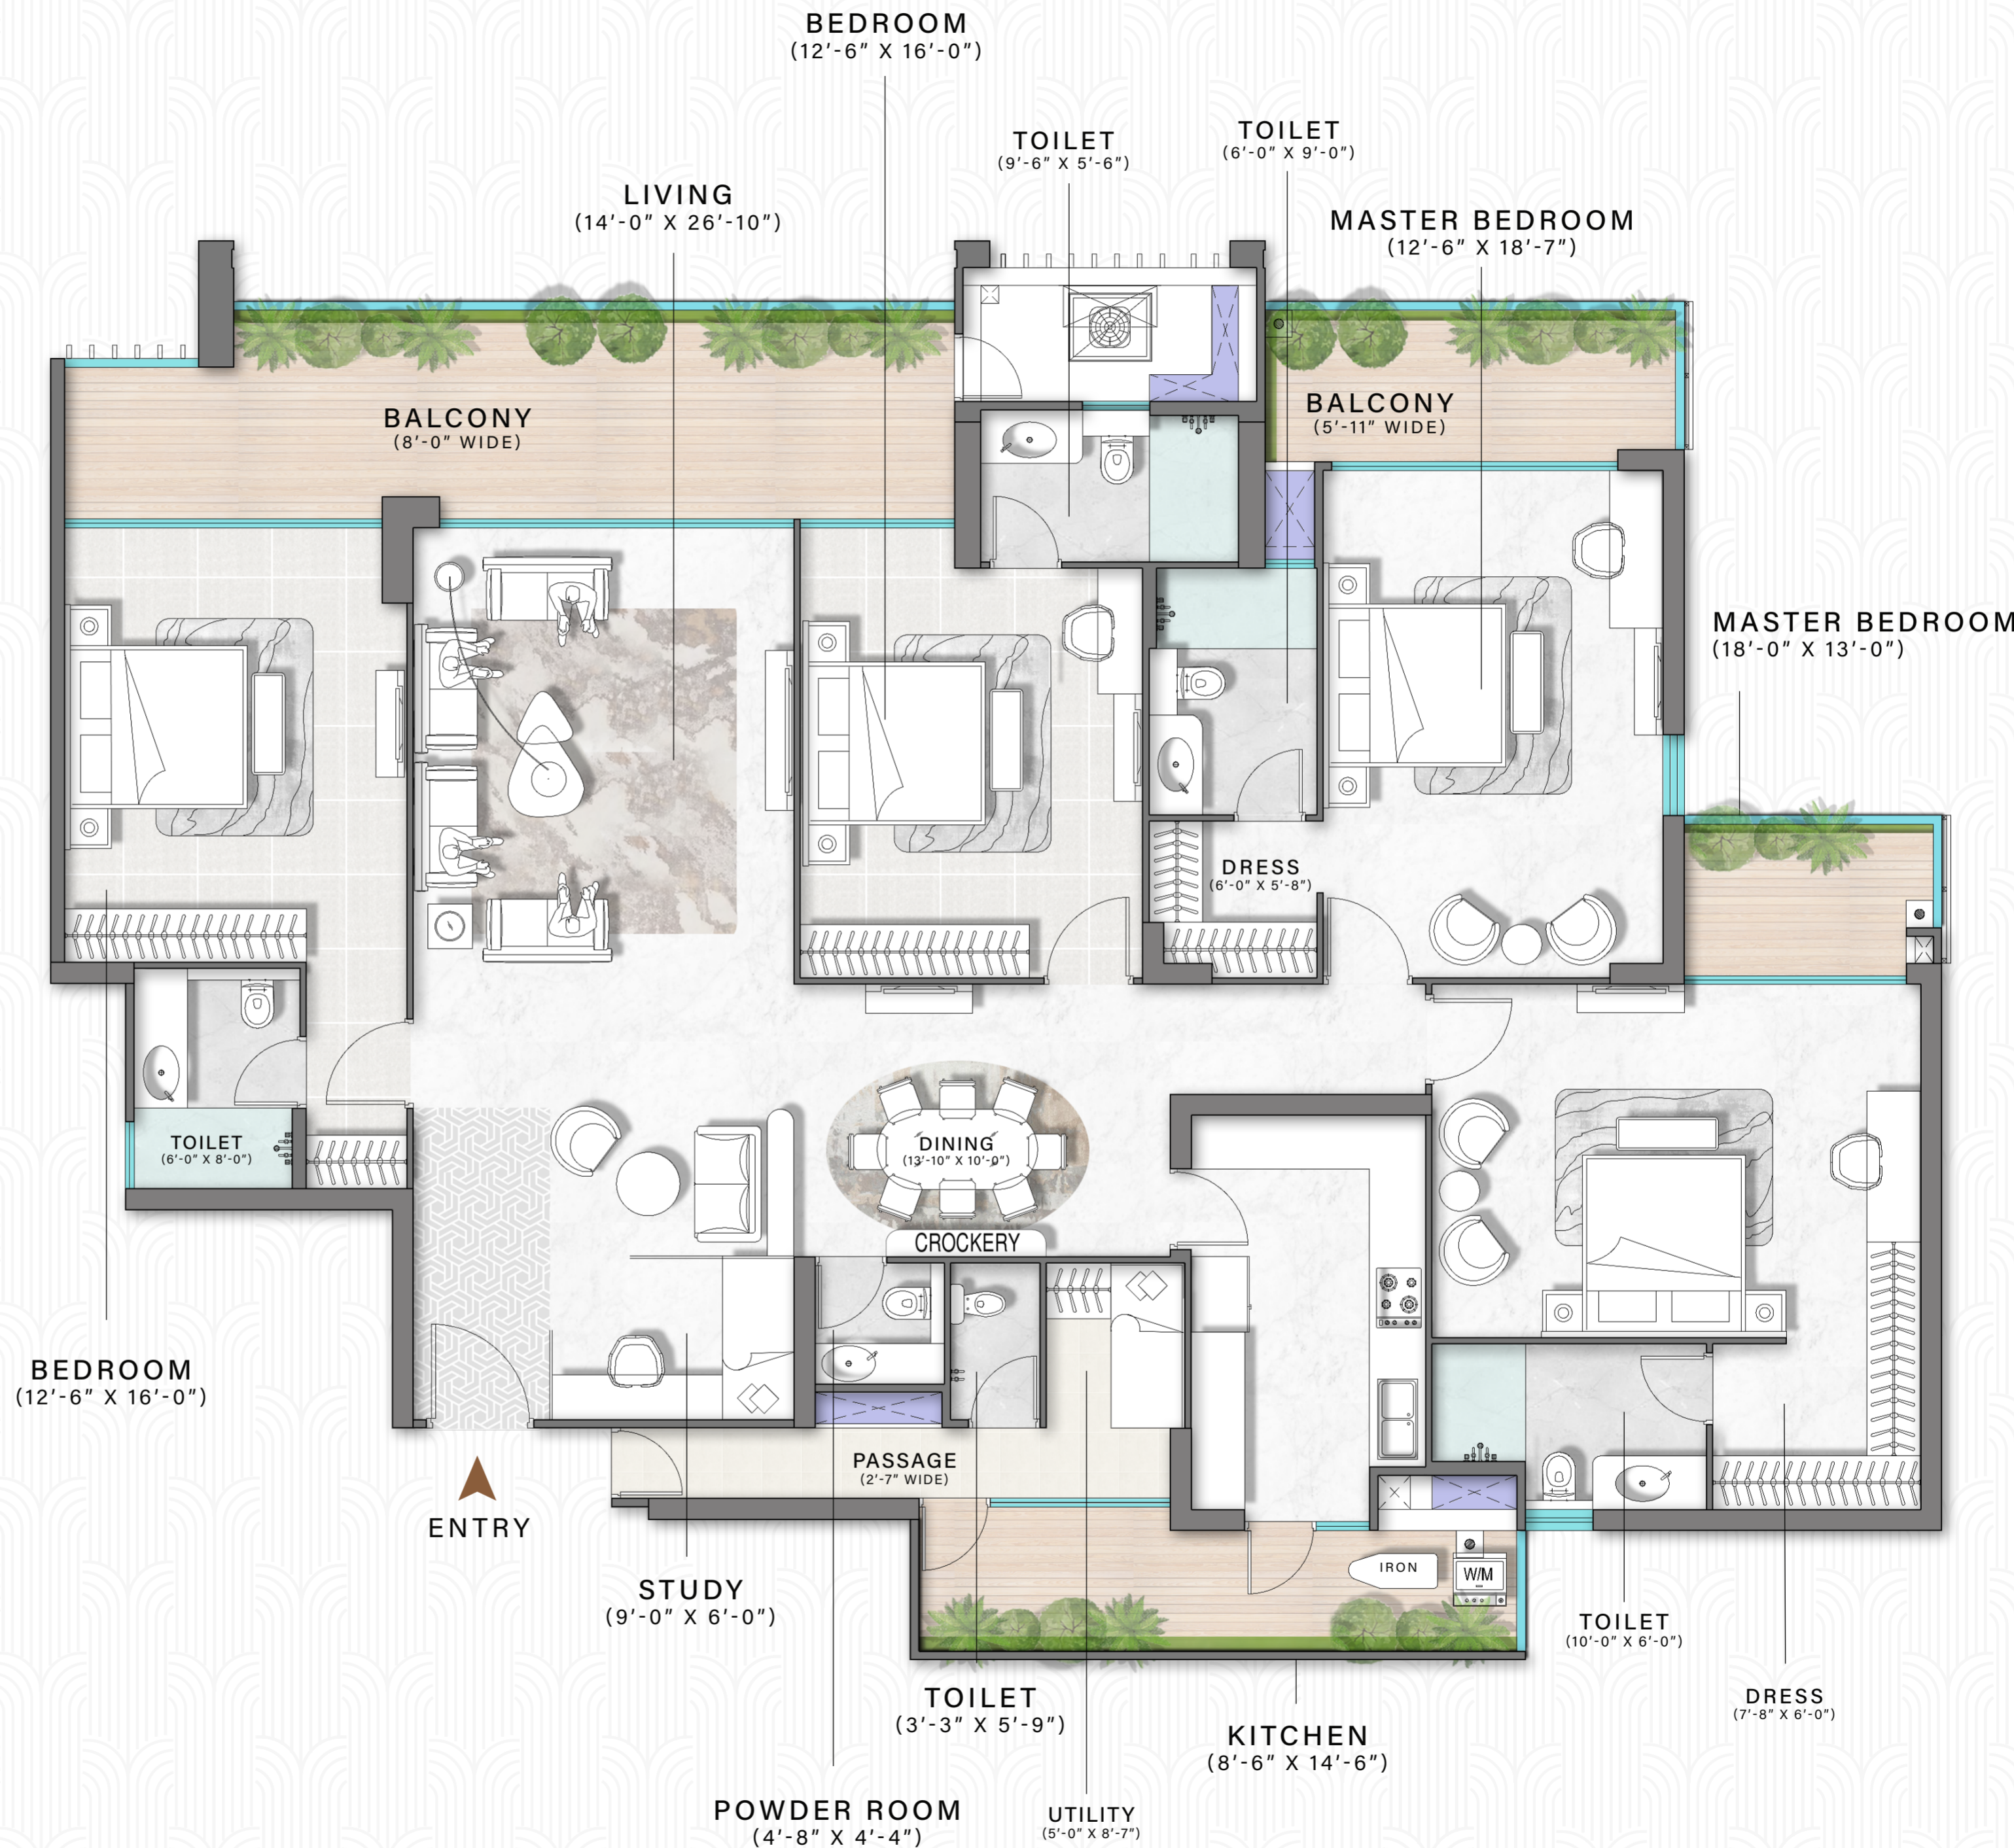

Building
Lifestyles A N o t c h A b o v e

A person in silhouette stands in an airport terminal, looking out a large window at an airplane taking off. The scene is dimly lit, with the airplane's lights visible against the sky. The person is holding a briefcase. The terminal floor is reflective, showing the person and the chairs.

That Is Set To Become the Beacon Of Luxury,
Adorned By A Waterfall Design

A UNIQUE CONCEPT OF ZONING AND CONNECTIVITY

- The club's program is distributed across the **ground floor** and the **rooftop**
- These are **linked by elevators**.
- Amenities within each tower are **paired based on their nature**:
 - the Spa is linked with the Gym,
 - the Family Zone with the Lagoon Restaurant
 - the Business Club with both the bar and Executive Lounge.

35:35:30*

*Other charges extra

Building Lifestyles

A N o t c h A b o v e

MASTER PLAN

M&M
ALTITUDE
— AT golfstate —

CLUSTER PLAN

M&M
ALTITUDE
 — AT **golfestate** —

ULTRA LUXURY SUITES

4270 SQFT
 4 BHK + LOUNGE + STUDY

M&M
ALTITUDE
— AT **golfestate** —

ULTRA LUXURY SUITES

3755 SQFT
4 BHK + LOUNGE + STUDY

M&M
ALTITUDE
 — AT **golfestate** —

ULTRA LUXURY SUITES

3712 SQFT
 4 BHK + LOUNGE + STUDY