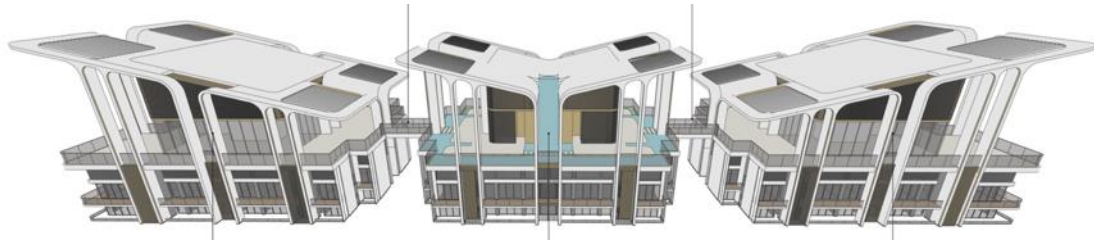

A UNIQUE CONCEPT

That Covers Every
Aspect Of Living

BEYOND IMAGINATION A SPECTACULAR VIEW

- An unparalleled façade design, where every line, exudes luxury and refinement
- All units get **outdoor visual experience**
- 4-to-a-core cluster gives corner units providing **two-sided outdoor experience**

THE CROWN

A BEACON OF ELEGANCE AND AUTHORITY

Standing tall atop the tower, the crown gleams with an aura of sophistication and power and a sense of regal authority.

A GRAND ARRIVAL

DROP-OFF

LOWER GROUND LEVEL

That Is Set To Become the Beacon Of Luxury,
Adorned By A Waterfall Design

A UNIQUE CONCEPT OF ZONING AND CONNECTIVITY

- The club's program is distributed across the **ground floor** and the **rooftop**
- These are **linked by elevators**.
- Amenities within each tower are **paired based on their nature**:
 - the Spa is linked with the Gym,
 - the Family Zone with the Lagoon Restaurant
 - the Business Club with both the bar and Executive Lounge.