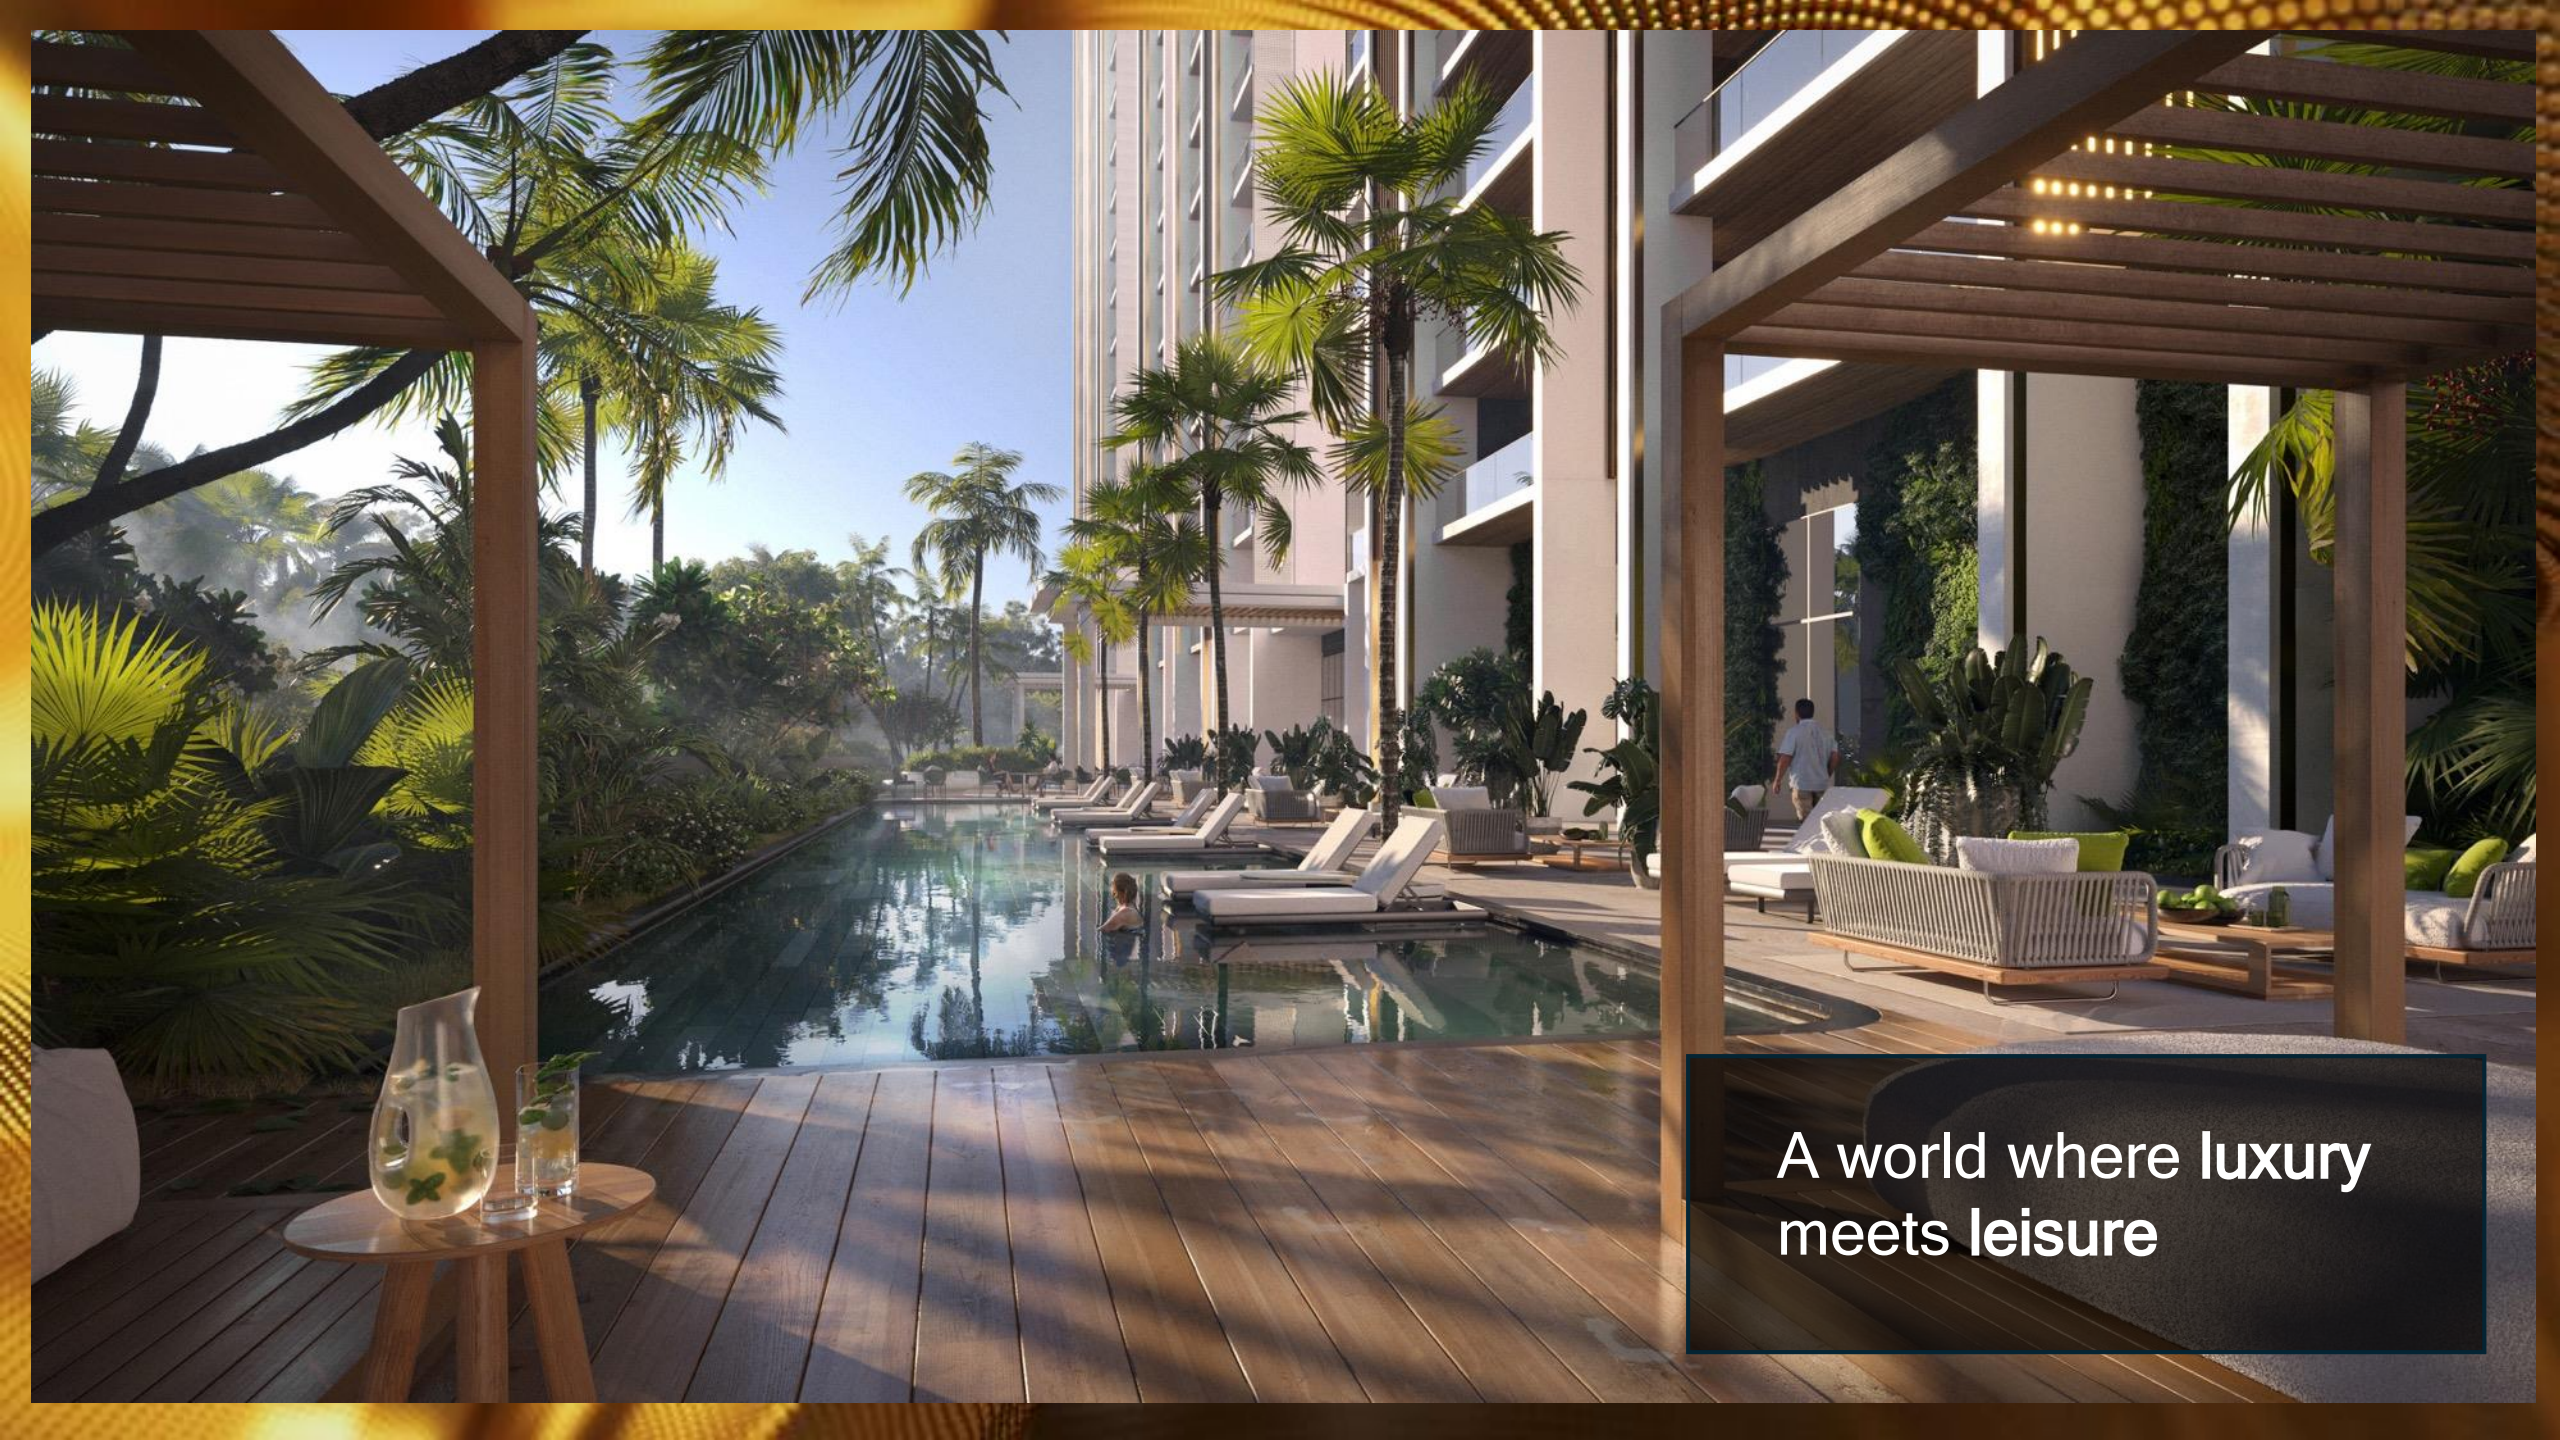

THE CROWN

A BEACON OF ELEGANCE AND AUTHORITY

Standing tall atop the tower, the crown gleams with an aura of sophistication and power and a sense of regal authority.

A GRAND ARRIVAL

DROP-OFF

LOWER GROUND LEVEL

TOWER ENTRANCE

A symphony of elegance and architectural brilliance.

A world where luxury
meets leisure

IT ISN'T JUST ABOUT LIVING

It's An Experience That
Takes Your Breath Away

Only A Few Names
Across The Globe Offers
A SCINTILLATING EXPERIENCE
IN THE SKY

That Is Set To Become the Beacon Of Luxury,
Adorned By A Waterfall Design

A UNIQUE CONCEPT OF ZONING AND CONNECTIVITY

- The club's program is distributed across the **ground floor** and the **rooftop**
- These are **linked by elevators**.
- Amenities within each tower are **paired based on their nature**:
 - the Spa is linked with the Gym,
 - the Family Zone with the Lagoon Restaurant
 - the Business Club with both the bar and Executive Lounge.