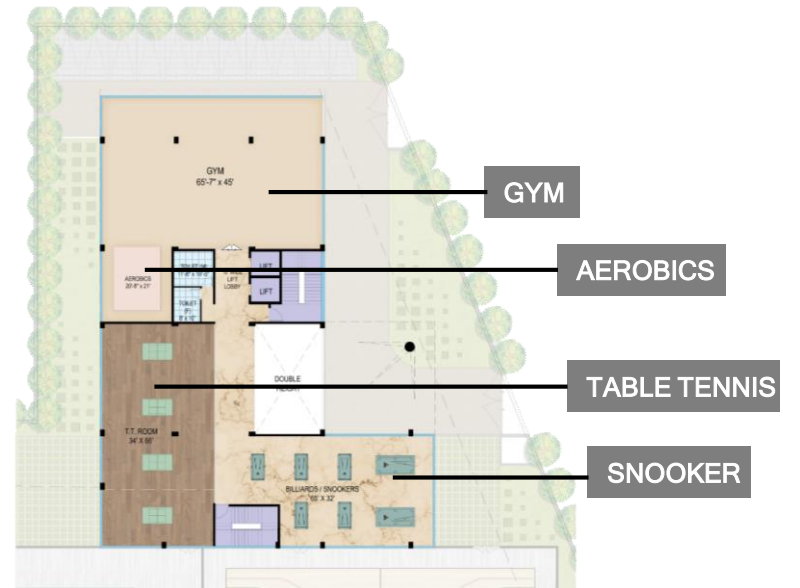

That Is Set To Become the Beacon Of Luxury,
Adorned By A Waterfall Design

A UNIQUE CONCEPT OF ZONING AND CONNECTIVITY

- The club's program is distributed across the **ground floor** and the **rooftop**
- These are **linked by elevators**.
- Amenities within each tower are **paired based on their nature**:
 - the Spa is linked with the Gym,
 - the Family Zone with the Lagoon Restaurant
 - the Business Club with both the bar and Executive Lounge.

AirBridges connecting AirClub atop majestic towers

~1,25,000 SFT
Of Club Amenities

Connected Through
A Glass AirBridge

Making It The Largest
Interconnected Sky Experience
In Gurugram

STATE-OF-THE-ART SPORTS CLUB

GROUND LEVEL

GROUND FLOOR

LOWER GROUND

LEVEL - 1

CREATING A PERFECT ECOSYSTEM

For Every Desire Of Live,
Work, Leisure And More..

WELLNESS

The Healing Zone

- Skating Area
- Yoga
- Amphitheatre
- Garden
- Meditation Zone
- Games Area
- Sunken Ponds
- Swimming Pool
- Sauna
- Hamman
- Ice Room
- Steam Room
- Outdoor Fitness
- Water Feature
- Cloud Meditation
- Outdoor Classes
- Cardio
- Climbing Wall
- Banquet Hall
- Spa
- Playground
- Banquet Lawn